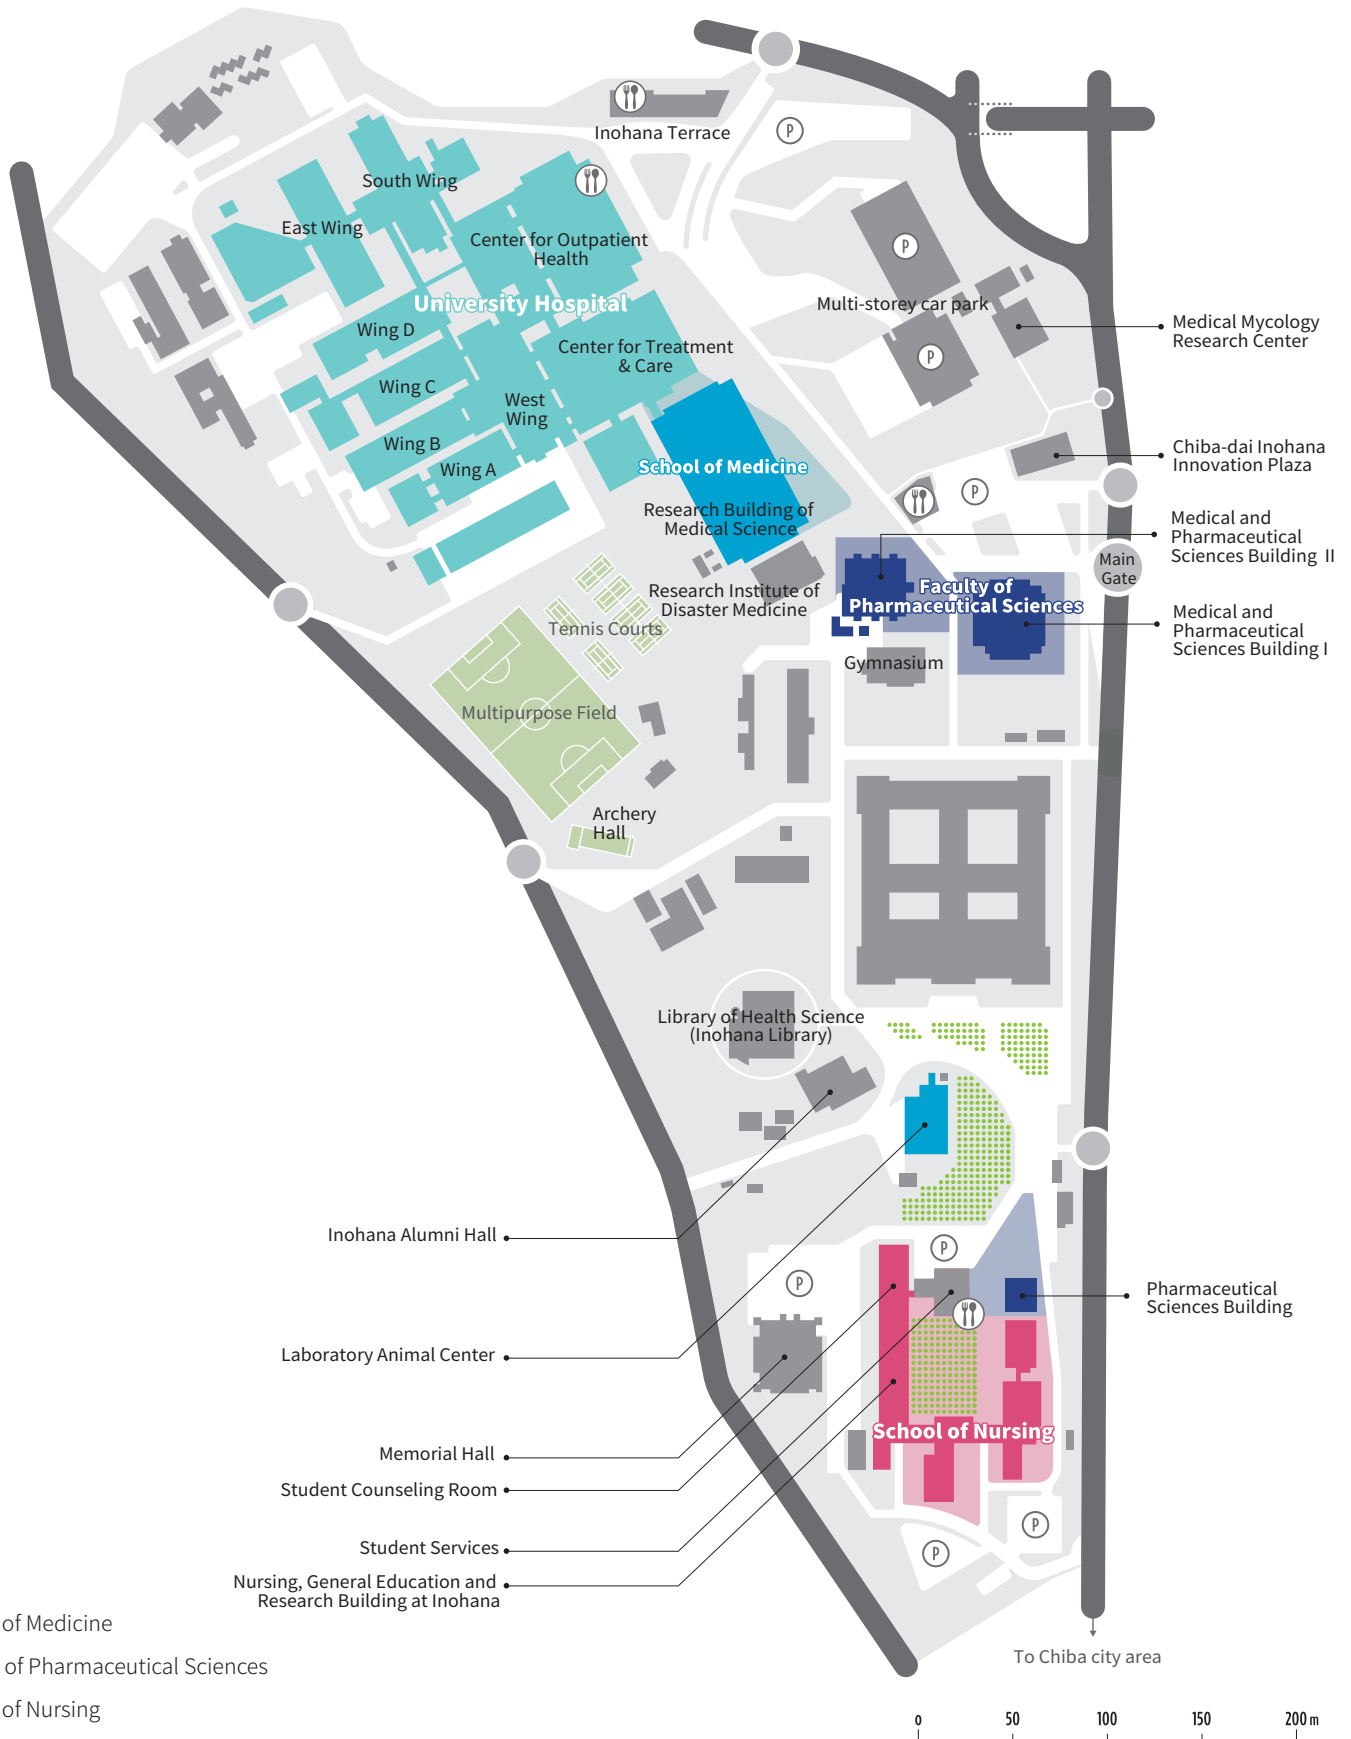

Inohana Campus

About 266,033m²

School of Medicine Chiba University, 1-8-1 Inohana, Chuo-ku, Chiba-shi 260-8670, Japan
 Faculty of Pharmaceutical Sciences Chiba University, 1-8-1 Inohana, Chuo-ku, Chiba-shi 260-8675, Japan
 School of Nursing Chiba University, 1-8-1 Inohana, Chuo-ku, Chiba-shi 260-8672, Japan
 MMRC Chiba University, 1-8-1 Inohana, Chuo-ku, Chiba-shi 260-8673, Japan
 University Hospital Chiba University, 1-8-1 Inohana, Chuo-ku, Chiba-shi 260-8677, Japan
 Tel: +81-(0)43-222-7171

- School of Medicine
- Faculty of Pharmaceutical Sciences
- School of Nursing